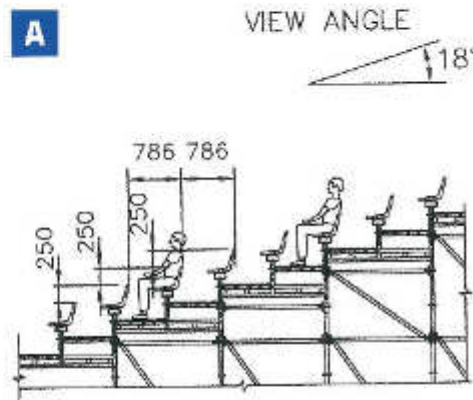

MODERN

Octagon Seating Riser System

Advantages of Modern Nisso Seating Riser System

- Erection is fast & easy, no craneage is required, both suitable for outdoor and indoor use.
- More leg space each row 786mm wide – ease of access and improve safety.
- Better view angle (25.5 degree).
- High quality (PE H/D) chair, robust & long lasting against UV.
- Intermediate landing platform is possible and sight line is maintained thoroughly.
- Aisle on the back, make access to different location or evacuation easy and safe.
- Installation of fences is easy & fast, no bolts & nuts are required for fixing.
- Less components for simple & easy erection and inventory control.
- Less small parts to reduce material loss.
- High loading capacity [up to 7 kPa].

- Chairs can easily be inserted onto the bench with automatic locking system, more flexible in upgrading the bench-typed system to chair system in future using the same seating frames.
- Detachable top rail, guardrail height can therefore be easily changed from 1150 to 900mm. Better unobstructed view for the front row.

- Thanks to the modular & flexible design of Octagon support, the seating can easily be built on slopes or any uneven ground condition.

Basic Structure

	A	B
View angle	18°	25.5°
Row width	786	786
Rise	250	375

Bench / Chair

Aisle on Back Row Option

Chairs Width Spacing 514 / 643mm

Intermediate Landing Platform Option

Types of Stairways

Start from Ground or Elevated

Choice of Chair Colours

Various indoor / outdoor events in Macau