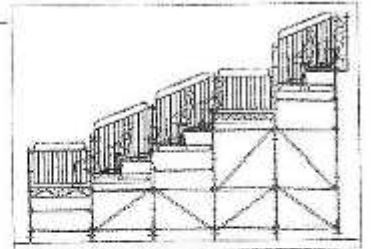

- Thanks to the modular & flexible design of Octagon support, the seating can easily be built on slopes or any uneven ground condition.

Basic Structure

	A	B
View angle	18°	25.5°
Row width	786	786
Rise	250	375

Bench / Chair

Aisle on Back Row Option

Chairs Width Spacing 514 / 643mm

Intermediate Landing Platform Option

Types of Stairways

Start from Ground or Elevated

Choice of Chair Colours

Various indoor / outdoor events in Macau