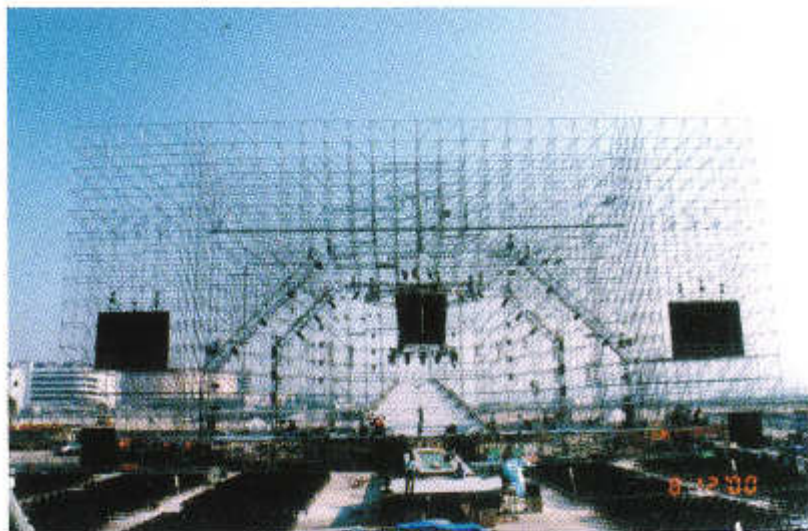

Versatile Applications of "Octagon" in Entertainment Industry

MODERN