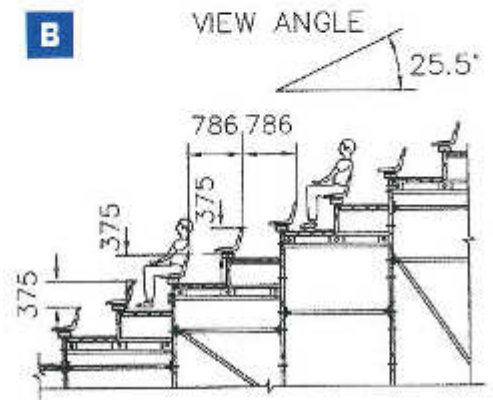

MODERN

Octagon Seating Riser System

Advantages of Modern Nisso Seating Riser System

- Erection is fast & easy, no craneage is required, both suitable for outdoor and indoor use.
- More leg space each row 786mm wide – ease of access and improve safety.
- Better view angle (25.5 degree).
- High quality (PE H/D) chair, robust & long lasting against UV.
- Intermediate landing platform is possible and sight line is maintained thoroughly.
- Aisle on the back, make access to different location or evacuation easy and safe.
- Installation of fences is easy & fast, no bolts & nuts are required for fixing.
- Less components for simple & easy erection and inventory control.
- Less small parts to reduce material loss.
- High loading capacity [up to 7 kPa].

- Chairs can easily be inserted onto the bench with automatic locking system, more flexible in upgrading the bench-typed system to chair system in future using the same seating frames.
- Detachable top rail, guardrail height can therefore be easily changed from 1150 to 900mm. Better unobstructed view for the front row.

- Thanks to the modular & flexible design of Octagon support, the seating can easily be built on slopes or any uneven ground condition.

Basic Structure

	A	B
View angle	18°	25.5°
Row width	786	786
Rise	250	375

Bench / Chair

Aisle on Back Row Option

Chairs Width Spacing 514 / 643mm

Intermediate Landing Platform Option

Types of Stairways

Start from Ground or Elevated

Choice of Chair Colours

Various indoor / outdoor events in Macau